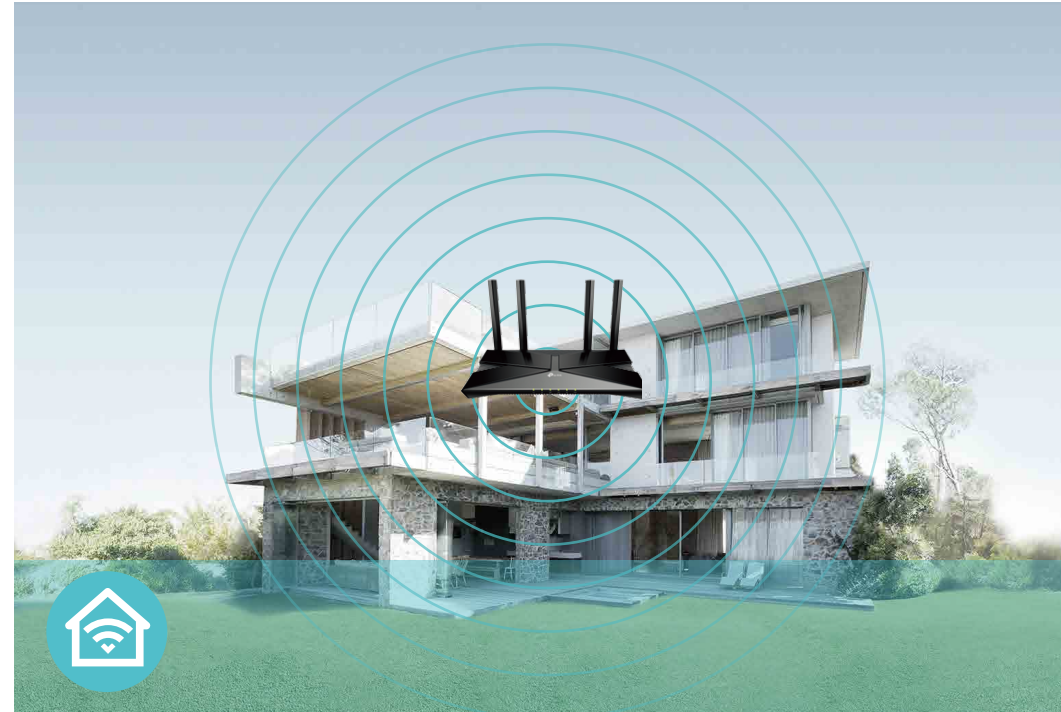

Boosted Coverage

Four high-gain antennas and Beamforming transmit Wi-Fi signals to every corner of your home and concentrate signals strength towards connected devices. Wi-Fi 6 adjusts the bandwidth of sub-channels, making signals clearer and ensuring larger coverage.[†]

1.5 GHz
Quad-Core
CPU

Gigabit Internet Access

Take full advantage of your broadband with speed up to 1 Gbps with a Gigabit WAN port. Plug your PCs, smart TVs and game consoles into one of the four Gigabit LAN ports for fast and reliable wired connections.[^]

Gigabit Ports

Features

Speed

- **Wi-Fi 6 Technology** – The new era of Wi-Fi with speeds up to 1.8 Gbps[†]
- **OFDMA** – Provides 4× greater capacity for more simultaneous connections.[§]
- **Next-Gen Wireless Speed** – 574 Mbps on 2.4 GHz (802.11ax) + 1201 Mbps on 5 GHz (802.11ax)[†]
- **1.5 GHz Quad-Core CPU** – Helps accelerate wired and wireless transmission simultaneously to keep your connections fast and uninterrupted.

Wi-Fi Range

- **Ultimate Range Wi-Fi** – Four high-gain external antennas deliver a Wi-Fi signal to every corner of your home, making all of your connections more efficient and stable.
- **Beamforming Technology** – Concentrates Wi-Fi signals towards individual devices to ensure stronger connections