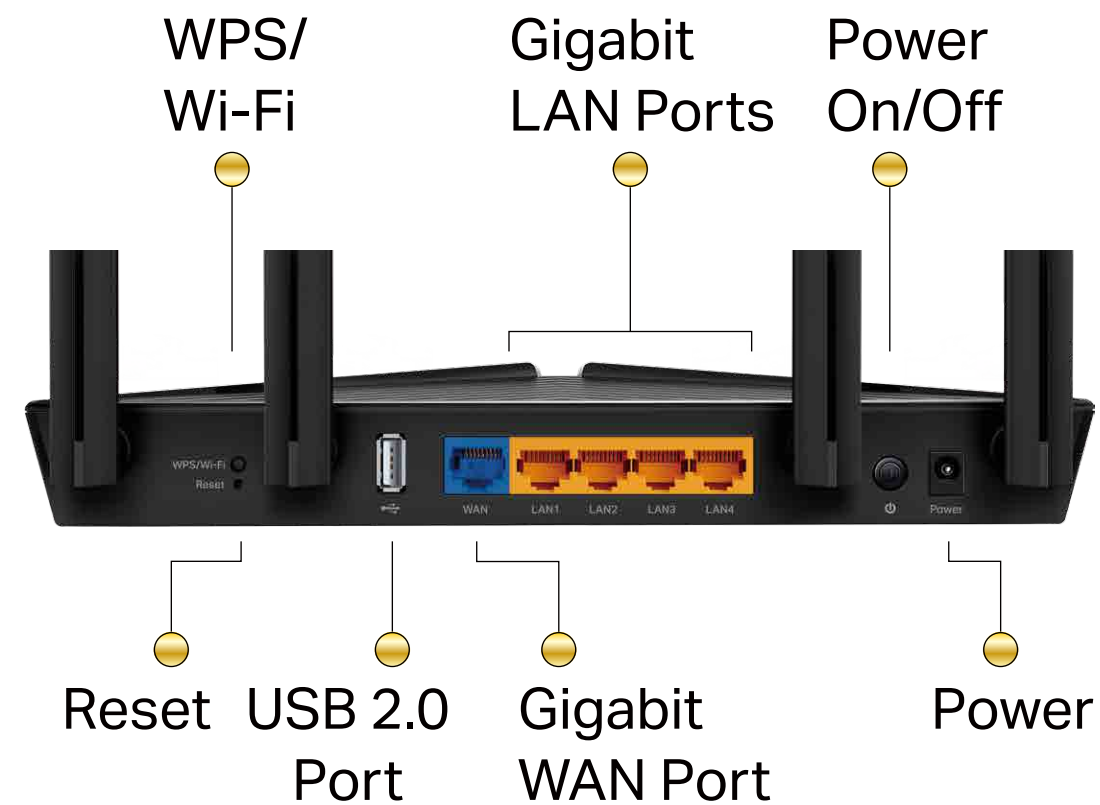

Security

- Parental Controls – Manage when and how connected devices can access the internet
- Guest Network – Provides separate access for guests to secure the home network
- Access Control – Establishes a whitelist or blacklist to allow or restrict certain devices to access the internet
- Encryptions for Secure Network – WPA/WPA2-Personal, WPA2/WPA3-Personal, WPA/WPA2-Enterprise encryptions provide active protection against security threats

Easy Sharing

- USB Port – Connects external storage devices to rapidly share files, photos, and videos
- Built-in Media Server – Allows you to play music, watch videos and view photos from any device on your network

Specifications

Hardware

- Ethernet Ports: One Gigabit WAN Port, four Gigabit LAN Ports
- USB Port: One USB 2.0 Port
- Buttons: WPS/Wi-Fi Button, Power On/Off Button, Reset Button
- Antennas: Four External Antennas
- External Power Supply: 12V/1.5A
- Dimensions (W x D x H): 10.2 x 5.3 x 1.5 in (260.2 x 135.0 x 38.6 mm)