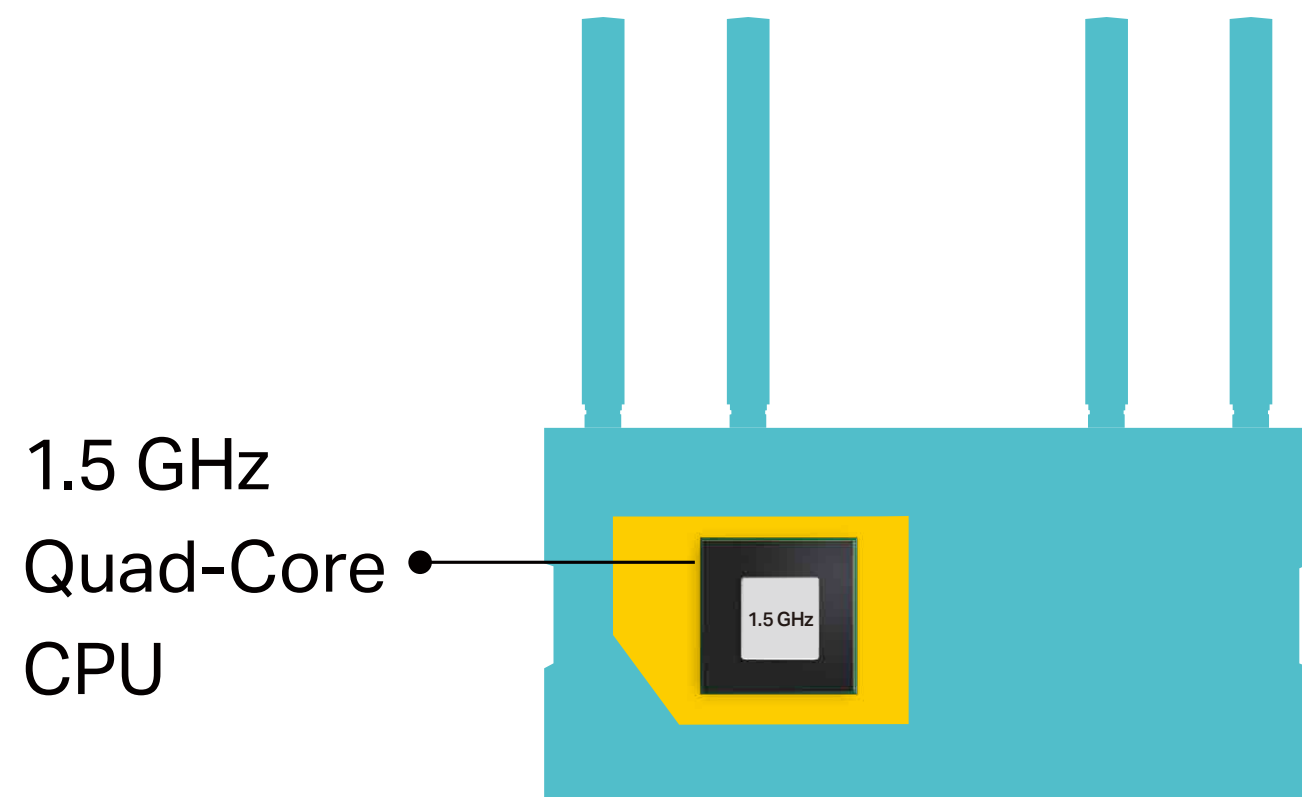

Smooth Streaming

OFDMA allows clients to transmit both on uplink and downlink sharing one band at one time, which cuts the latency and jittering.[‡]

Save Clients' Power

Target Wake Time helps mobile devices, especially IoT devices, consume less power during data transmission cycles to prolong battery life.[‡]

Boosted Coverage

Four high-gain antennas and Beamforming transmit Wi-Fi signals to every corner of your home and concentrate signals strength towards connected devices. Wi-Fi 6 adjusts the bandwidth of sub-channels, making signals clearer and ensuring larger coverage.[†]

1.5 GHz
Quad-Core
CPU

Gigabit Internet Access

Take full advantage of your broadband with speed up to 1 Gbps with a Gigabit WAN port. Plug your PCs, smart TVs and game consoles into one of the four Gigabit LAN ports for fast and reliable wired connections.[^]