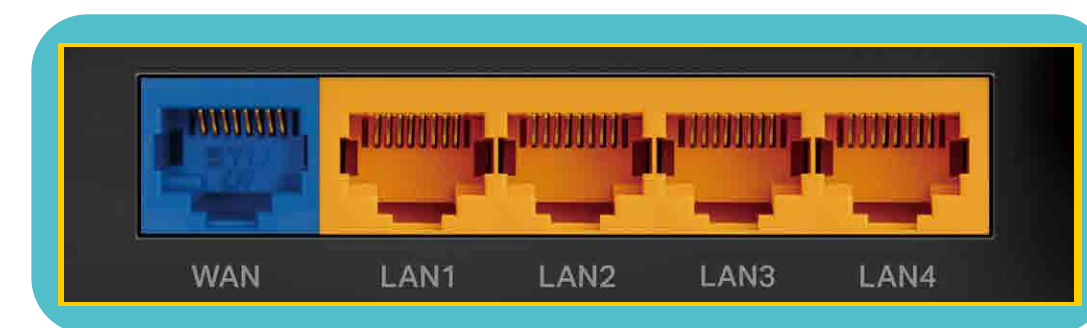

Highlights

Powerful Quad-Core CPU

A 1.5 GHz Quad-Core CPU provides the processing ability to handle enormous data throughput and minimizes the lag within your home network, giving you a smooth experience.

1.5 GHz
Quad-Core
CPU

Gigabit Internet Access

Take full advantage of your broadband with speed up to 1 Gbps with a Gigabit WAN port. Plug your PCs, smart TVs and game consoles into one of the four Gigabit LAN ports for fast and reliable wired connections.[^]

Gigabit Ports

Features

Speed

- **Wi-Fi 6 Technology** – The new era of Wi-Fi with speeds up to 1.8 Gbps[†]
- **OFDMA** – Provides 4× greater capacity for more simultaneous connections.[§]
- **Next-Gen Wireless Speed** – 574 Mbps on 2.4 GHz (802.11ax) + 1201 Mbps on 5 GHz (802.11ax)[†]
- **1.5 GHz Quad-Core CPU** – Helps accelerate wired and wireless transmission simultaneously to keep your connections fast and uninterrupted.