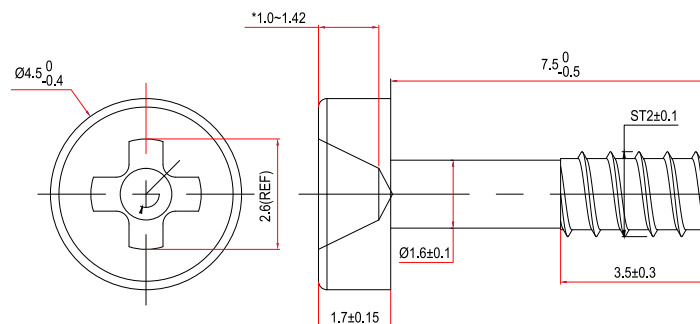

General

Screw Size

Mounting screw size:

microSD card slot cover screw size:

Dimensions

Doorbell Dimensions: 2.13 × 1.97 × 1.52 in (150 × 50 × 38.4 mm)

Chime Dimensions:

US/JP Version: 2.87×1.85×1.71 in (73×46.9×43.5 mm)

EU Version: 2.87 × 2.15 × 1.89 in (73×54.6×48 mm)

UK Version: 2.87×2.45×1.71 in (73×62.3×43.5 mm)

KR Version: 2.87×2.46×1.71 in (73×62.4×43.5mm)

AU Version: 2.87×2.01×1.71 in (73×51×43.5 mm)

<p>General</p>	<p>Package Contents</p>	<p> Tapo D210 Video Doorbell × 1 Tapo Doorbell Chime × 1 Mounting Bracket × 1 Horizontal Mounting Wedge × 1 Mounting Template × 1 3M Adhesive × 1 Foam Pad × 1 Mounting Screws × 3 Mounting Anchors × 3 Mounting Wedge Screws × 5 Doorbell Detaching Pin × 1 Quick Start Guide × 1 USB Adapter Cable × 1 </p>
-----------------------	-------------------------	---