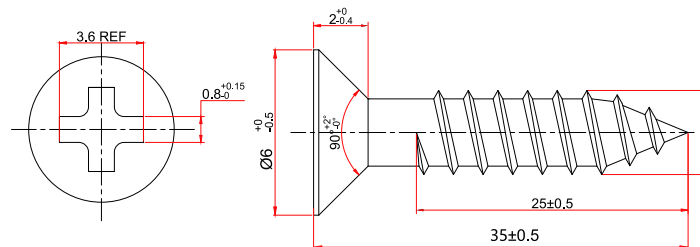

General

Screw Size

Mounting screw size:

microSD card slot cover screw size: