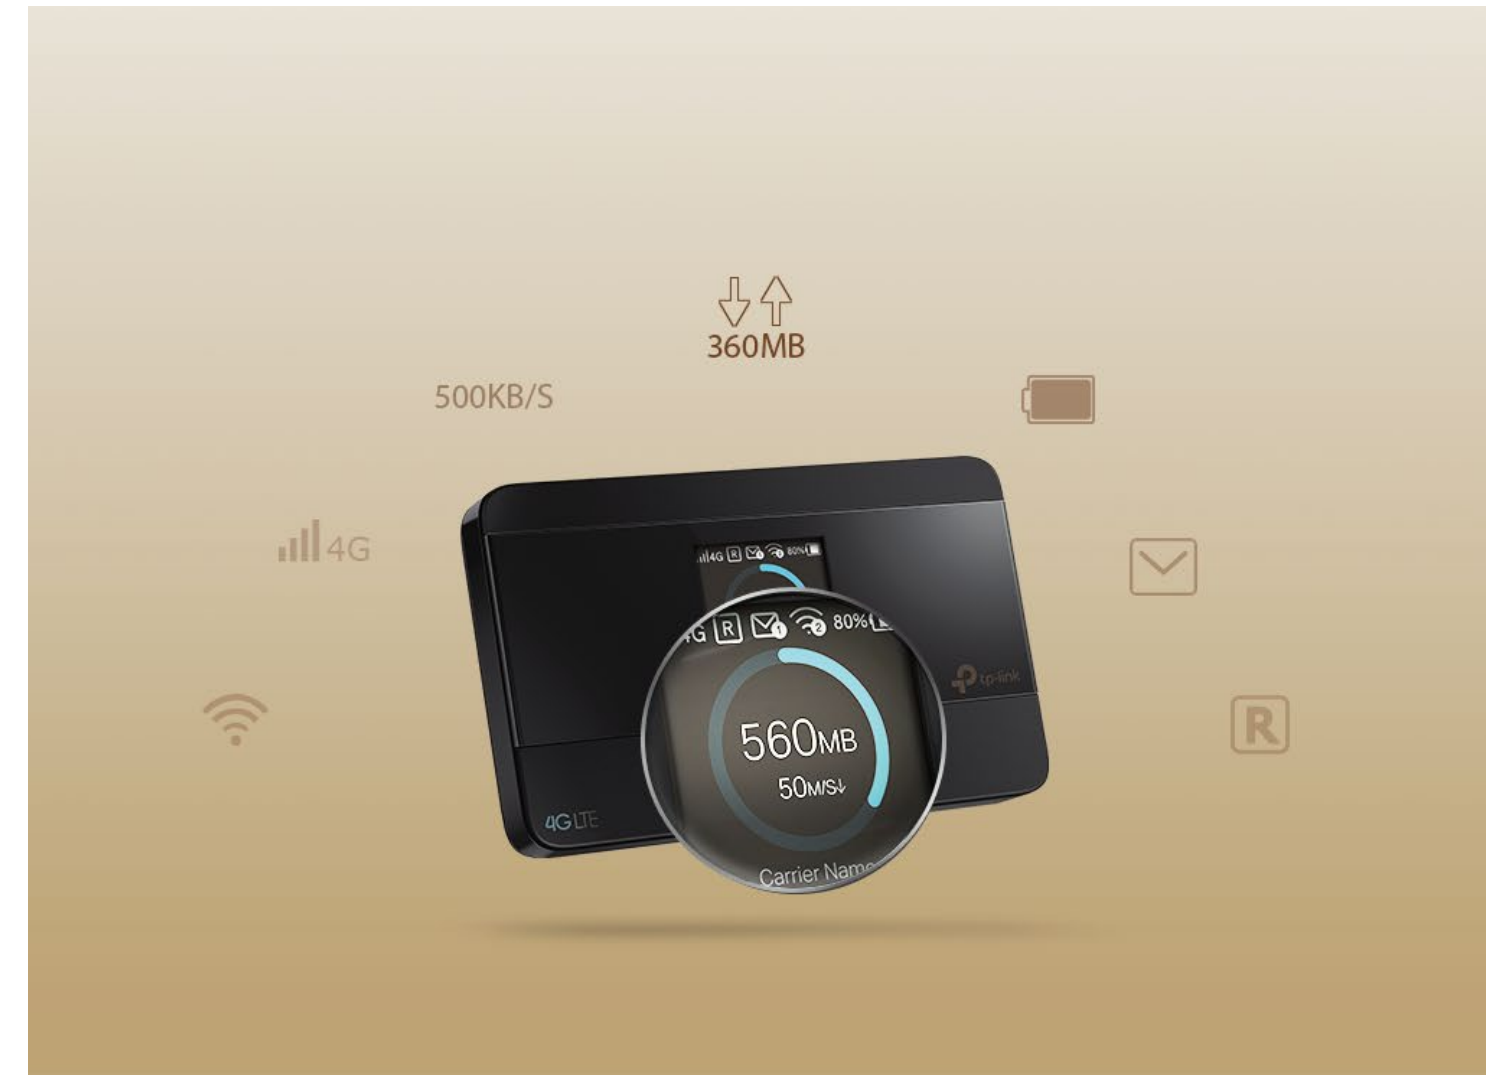

## Artful Little Gadget for Life on the Go

The M7350 features a compact, elegant design very suitable for travel, business trips, outdoor activities or wherever you may be.

## All useful info at a glance

The intuitive screen display of M7350 makes it easy to stay within your data budget and avoids going over the monthly data cap. The screen also displays other much more information of battery life, signal strength, Wi-Fi status, connected users and more.