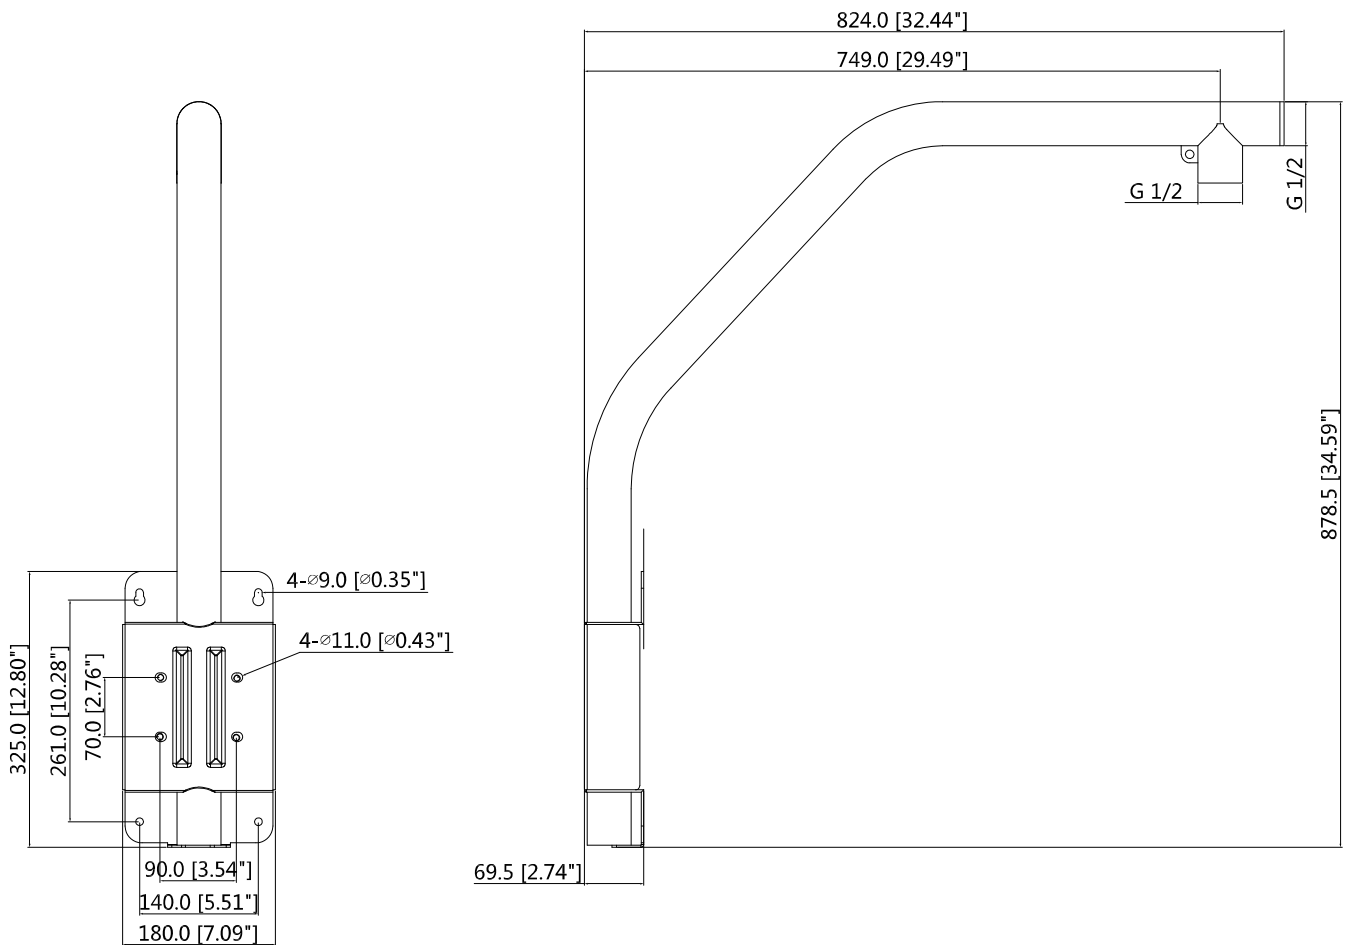

### Technical Specifications

<b>Model</b>	<b>DH-PFB303S</b>
<b>General</b>	
Material	Aluminum & SUS 430
Dimension (WxHxD)	879mmx836mmx180mm (34.59"x32.91"x7.09")
Operating Temperature	-40°C ~ +60°C (-40°F ~ +140°F)
Humidity	0~90% RH
Load Bearing	7kg (15.43lb)
Weight	4.3kg (9.48lb)
Color	White
Applicable Model	Please see "Accessory Selection"

### Dimensions (mm/inch)