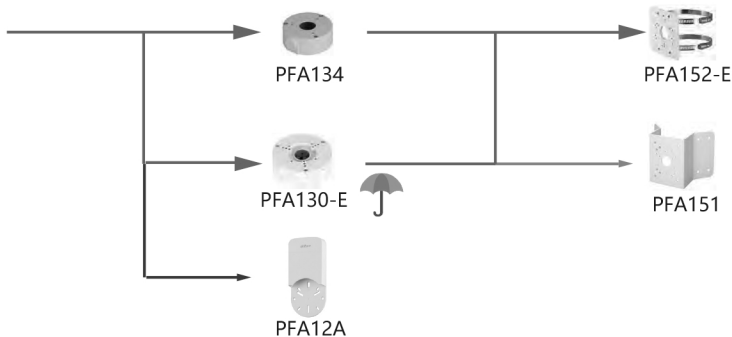

Shape	IP Camera	CVI Camera
	<p>IPC-HFW1020/1120/1220/1230/1320/1420/4120/4431/1431/1531S IPC-HFW3541/3841/3441/3241E-SA IPC-HFW3541/3841/3441/3241E-AS IPC-HFW3449/3249E-AS-NI IPC-HFW3449/3549/3249E-AS-LED IPC-HFW2230/2231/2431/2531/2831S-S-S2 IPC-HFW2239/2439S-SA-LED-S2 IPC-HFW1120/1320S-W IPC-B1B20-L IPC-B1B20/40</p>	<p>HAC-HFW2221/2231/2241/2401/2501/1000/1100/1200/1220/1230/1400/1500S HAC-HFW1400/1230/1220/1500/1200T HAC-HFW1200/1230/1400/1500S-POC HAC-HFW1230/1500/1200T-A HAC-HFW1230/1400/1500T-A-POC HAC-HFW1230/1500/1220/1200TL HAC-HFW1230/1500/1200TL-A HAC-HFW1000/1100/1200/1220/1400/1230/1500SL HAC-ME2802/1200/1500B HAC-ME1200/1500B-LED HAC-ME1200/1500D HAC-ME1800B/1509/1500/1200B-LS HAC-ME1200/1500/1800B-L HAC-B1A41/51 HAC-B2A41/51 HAC-HFW1231/1500/1200/1400CM(-A) HAC-HFW2501/2241CM-A HAC-HFW1231C-A HAC-HFW1500/1209/1200C HAC-HFW1209C-LED HAC-HFW1231TLM-I6(-A) HAC-HFW1230/1400/1500T-POC HAC-HFW1200/2241CM-A-POC HAC-HFW1000/1100/1200/1220RM HAC-HFW1800TL(-A) HAC-HFW1200TL-A-S5 HAC-HFW1509/1409/1239T(-A)-LED HAC-HFW1509/1409/1209/1239TLM(-A)-LED HAC-HFW1500T(-A) HAC-ME1200/1400B-PIR HAC-HFW1200/1400/1500C(-A) HAC-HFW1209/1239/1509C(-A)-LED HAC-HFW1209CM(-A)-LED HAC-ME1200D-LS</p>

Camera

Junction Box

Pole/Corner Mount

→ Recommended