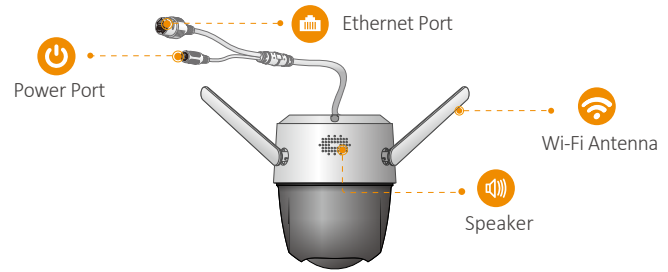

Full  Color

Cruiser

Model: IPC-S22FP/IPC-S22FN

1080P H.265 Wi-Fi P&T Camera

Cruiser delivers 2MP live monitoring with a choice of 3.6mm/6mm lens option, With 1080P Full HD live monitoring and 0~355° pan & 0~90° tilt features, Cruiser ensures every corner of your home completely covered. It supports four night vision modes for clear-as day clarity even in pitch dark. With IP66 certified, the camera can be used outdoors under different weather conditions. With built-in spotlight and 110dB security siren, Cruiser actively keeps unwelcome visitors away from what you care about.

Scare away unwelcome visitors with built-in spotlight and 110dB security siren

IP66

Weatherproof from dust and water

Two-way Talk

Real-time communicate with people at the camera

Diversified Storage

Supports NVR, Cloud Storage or Micro SD card (up to 256GB)

Alarm Notification

Sends instant motion-activated alerts to your mobile phone

Wi-Fi Connection

IEEE802.11b/g/n(2.4GHz)

Smart Tracking

Automatically tracks moving objects

Stay close with what you care

With Cloud service, you will have access to what you care as long as Internet is available. You can record daily or motion videos on Cloud and playback anytime anywhere.