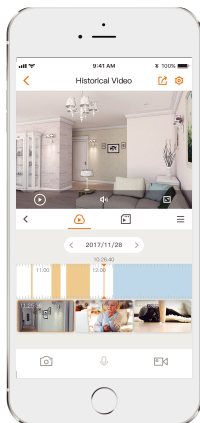

Full  Color

Cruiser

Model: IPC-S22FP/IPC-S22FN

1080P H.265 Wi-Fi P&T Camera

Cruiser delivers 2MP live monitoring with a choice of 3.6mm/6mm lens option, With 1080P Full HD live monitoring and 0~355° pan & 0~90° tilt features, Cruiser ensures every corner of your home completely covered. It supports four night vision modes for clear-as day clarity even in pitch dark. With IP66 certified, the camera can be used outdoors under different weather conditions. With built-in spotlight and 110dB security siren, Cruiser actively keeps unwelcome visitors away from what you care about.

Scare away unwelcome visitors with built-in spotlight and 110dB security siren

IP66

Weatherproof from dust and water

Two-way Talk

Real-time communicate with people at the camera

Diversified Storage

Supports NVR, Cloud Storage or Micro SD card (up to 256GB)

Alarm Notification

Sends instant motion-activated alerts to your mobile phone

Wi-Fi Connection

IEEE802.11b/g/n(2.4GHz)

Smart Tracking

Automatically tracks moving objects

Stay close with what you care

With Cloud service, you will have access to what you care as long as Internet is available. You can record daily or motion videos on Cloud and playback anytime anywhere.

Specifications

Camera

1/2.8" 2 Megapixel Progressive CMOS
 2MP(1920 x 1080)
 Night Vision: 30m(98ft) Distance
 3.6mm/6mm Fixed Lens
 Field of View: 3.6mm: 88° (H), 44° (V), 105° (D)
 6mm: 54° (H), 29° (V), 63° (D)
 355° Pan & 0~90° Tilt