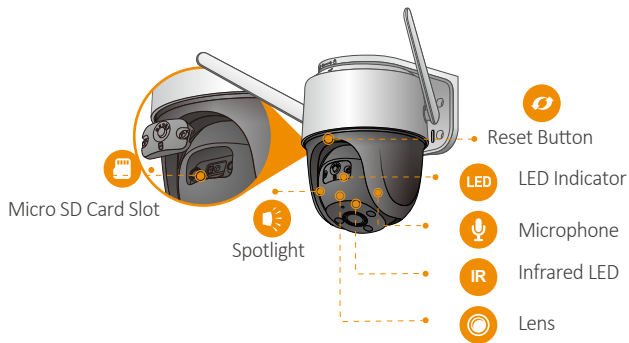

Full  Color

Cruiser

Model: IPC-S22FP/IPC-S22FN

1080P H.265 Wi-Fi P&T Camera

Cruiser delivers 2MP live monitoring with a choice of 3.6mm/6mm lens option, With 1080P Full HD live monitoring and 0~355° pan & 0~90° tilt features, Cruiser ensures every corner of your home completely covered. It supports four night vision modes for clear-as day clarity even in pitch dark. With IP66 certified, the camera can be used outdoors under different weather conditions. With built-in spotlight and 110dB security siren, Cruiser actively keeps unwelcome visitors away from what you care about.

Scare away unwelcome visitors with built-in spotlight and 110dB security siren

IP66

Weatherproof from dust and water

Two-way Talk

Real-time communicate with people at the camera

Diversified Storage

Supports NVR, Cloud Storage or Micro SD card (up to 256GB)

Alarm Notification

Sends instant motion-activated alerts to your mobile phone

Wi-Fi Connection

IEEE802.11b/g/n(2.4GHz)

Smart Tracking

Automatically tracks moving objects

Stay close with what you care

With Cloud service, you will have access to what you care as long as Internet is available. You can record daily or motion videos on Cloud and playback anytime anywhere.

Specifications

Camera

1/2.8" 2 Megapixel Progressive CMOS
 2MP(1920 x 1080)
 Night Vision: 30m(98ft) Distance
 3.6mm/6mm Fixed Lens
 Field of View: 3.6mm: 88° (H), 44° (V), 105° (D)
 6mm: 54° (H), 29° (V), 63° (D)
 355° Pan & 0~90° Tilt