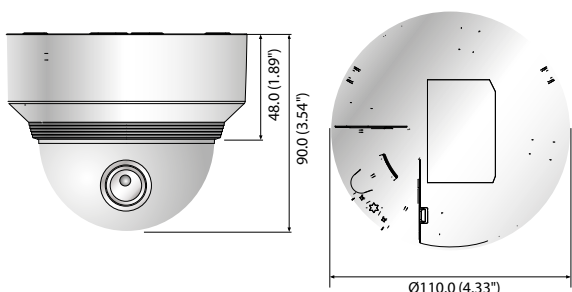

Dimensions

Unit: mm (inch)