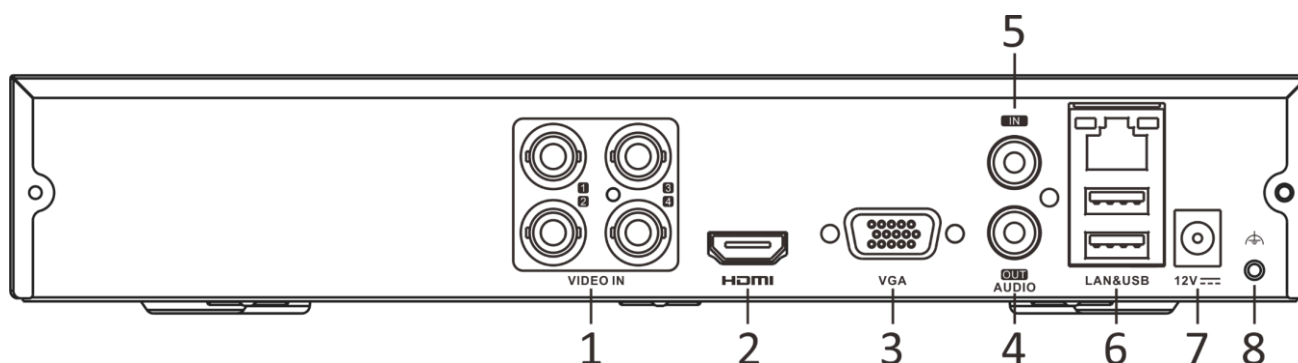

Physical Interface

No.	Description	No.	Description
1	Video and coaxial audio in	5	AUDIO IN, RCA connector
2	HDMI interface	6	LAN network interface and USB interface
3	VGA interface	7	12 VDC power input
4	AUDIO OUT, RCA connector	8	GND

Available Model

DVR-204Q-M1

Headquarters

No.555 Qianmo Road, Binjiang District,
Hangzhou 310051, China
T +86-571-8807-5998

Technical Support: support@hikvision.com

Follow us on social media to get the latest product and solution information.

Hikvision

HikvisionHQ

HikvisionHQ

Hikvision_Global

Hikvision
Corporate Channel

hikvisionhq