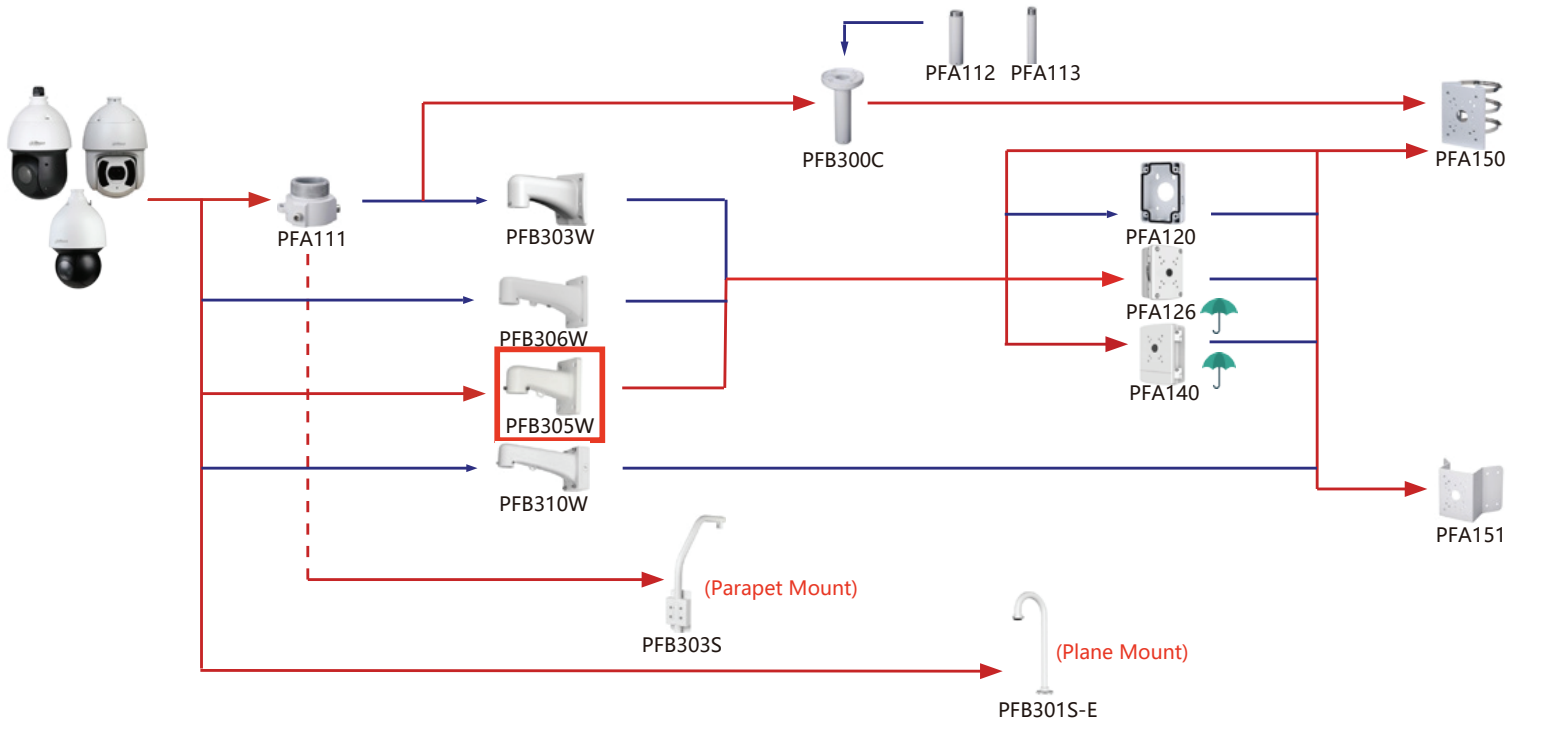

# Selection of PTZ Bullet Camera

	SD6CE445XA-HNR SD6CE245XA-HNR SD6CE245U-HNI SD6CE230U-HNI SD6CE225U-HNI SD5A445XA-HNR SD5A432XB-HNR SD5A432GB-HNR	SD5A432XB-HNR-AC SD5A425XA-HNR SD5A245XA-HNR SD5A232XB-HNR SD5A232XB-HNR-AC SD5A225XA-HNR SD5A225GB-HNR SD5A225XA-HNR-AC	SD5A225XA-HNR-SL SD5A225GB-HNR-SL SD49825XB-HNR SD49425XB-HNR SD49425XB-HNR-S3 SD49425XB-HNR-G SD49225XA-HNR-S2 SD49225XA-HNR-S3	SD49225DB-HNY SD49216DB-HNY	SD49225-HC-LA
--	--	---	---	--------------------------------	---------------

Camera     
 Adapter     
 Wall Mount     
 Ceiling Mount     
 Junction Box     
 Pole/Corner Mount

Included

Recommended