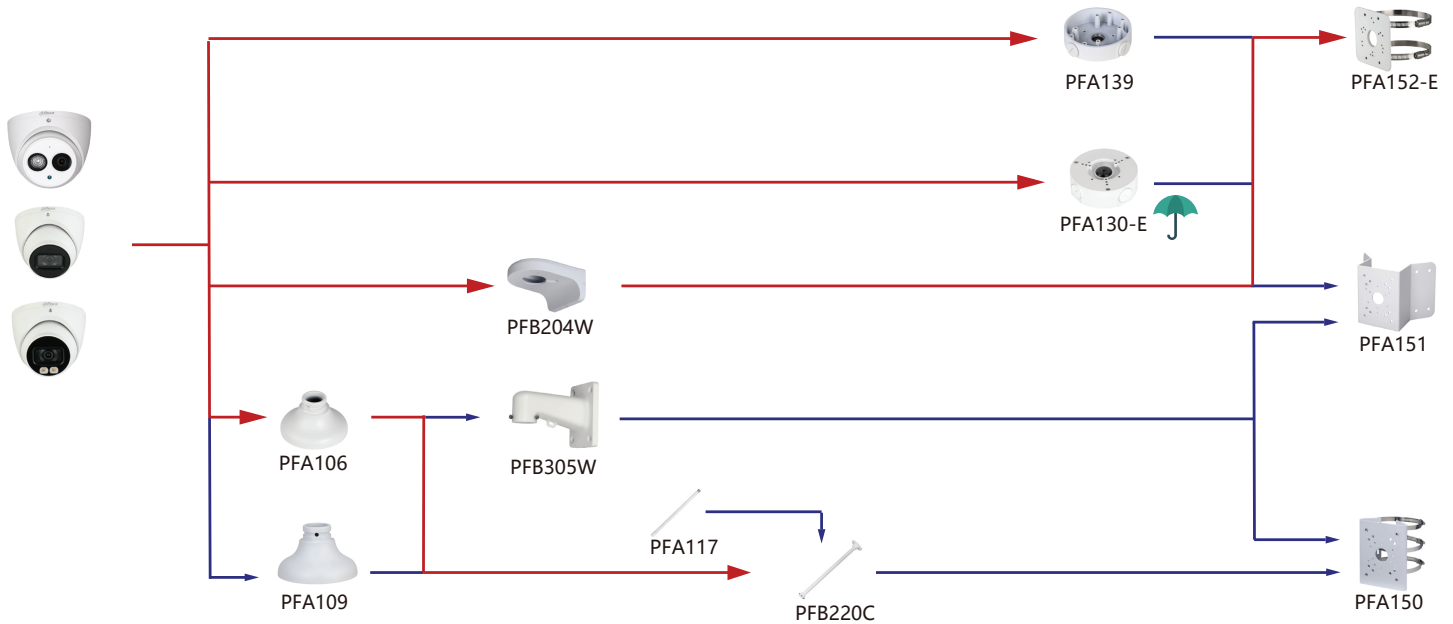

Shape	IP Camera	CVI Camera
	IPC-HDW4231/4431EM-AS-S4 IPC-HDW5541/5241/5442TM-AS IPC-HDW5541/5241/5442TM-ASE IPC-HDW5241/5442TM-AS-LED IPC-HDW3841/4231/4431/4830EM-AS IPC-HDW4831/4231/4431/4631EM-ASE IPC-HDW4120/4220/4221/4421EM(-AS)	HAC-HDW1100/1200/1220/2221/2401/1400/1230/1500EM-A HAC-HDW1230/1400/1500EM-A-POC HAC-HDW1200/1400/1500EM-POC HAC-HDW1100/1200/1220/2221/2401/1400/2231/2401/1500EM HAC-HDW2802/2402/2241/2601/2249/2501T-A HAC-HDW2249T-A-LED HAC-HDW1509/1409/1239T(-A)-LED

Camera
Adapter
Wall Mount
Ceiling Mount
Junction Box
Pole/Corner Mount

→ Recommended