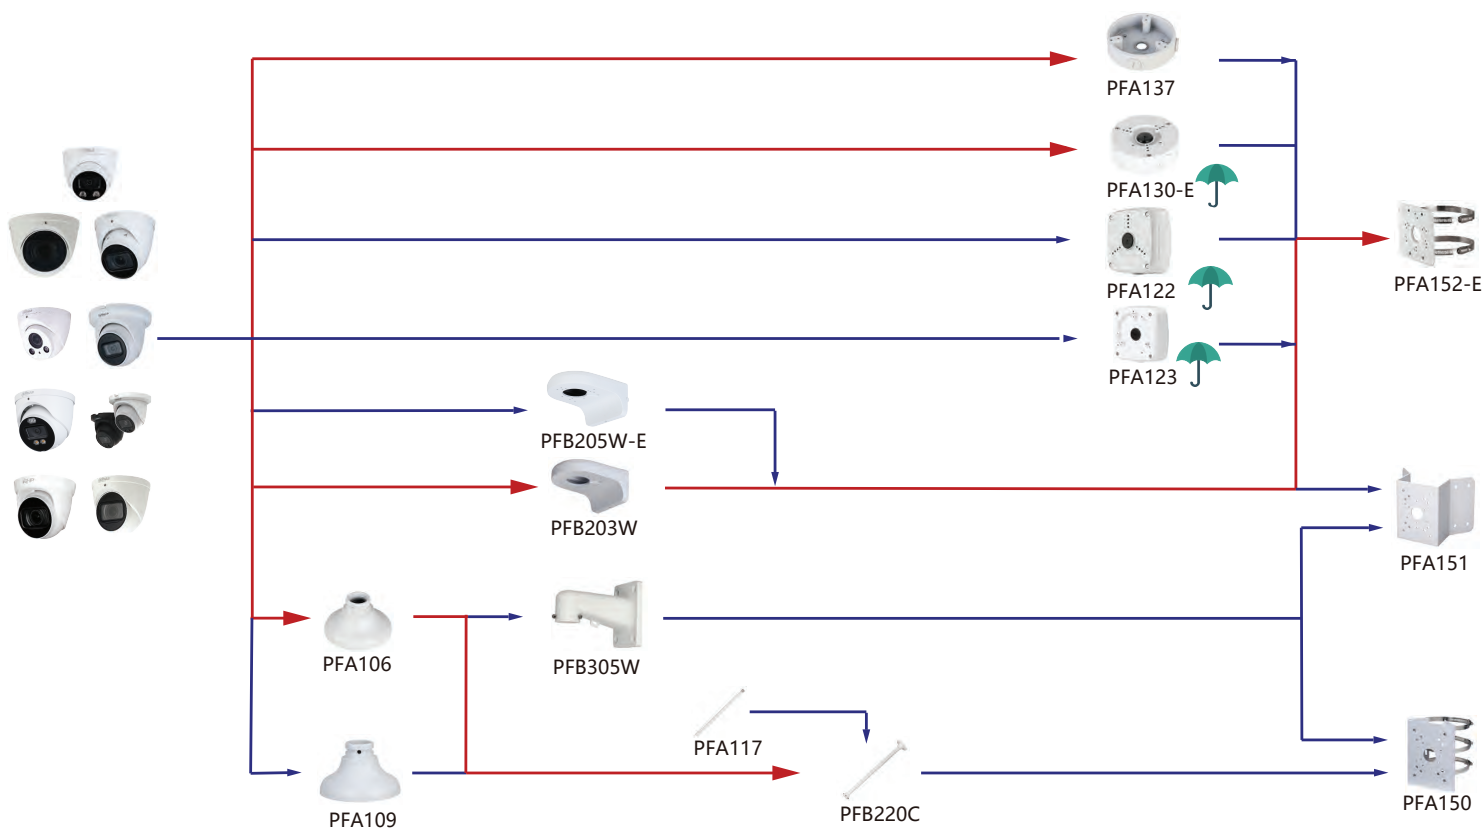

Shape	IP Camera	CVI Camera
	IPC-HDW4231/4431T-Z-S4 IPC-HDW3241/3441/3541/3841T-ZAS IPC-HDW2231/2431/2831/2531T-ZS-S2 IPC-HDW3849/3549/3449/3249/5241/5541H-AS-PV IPC-HDW3849/3549/3449H-AS-PV-S3 IPC-HDW3841/3441/3541/3241TM-AS IPC-HDW2831/2531/2431/2231/2531TM-AS-S2 IPC-HDW5449/3249/3449/3549TM-AS-LED IPC-HDW3249/3449TM-AS-NI IPC-HDW5842T-ZE-S2 IPC-HDW5241/5442/5541T-ZE IPC-HDW5242T-ZE-MF IPC-HDW5842TM-SE-S2 IPC-HDW2120/2220/2320R-Z(S) IPC-HDW2121/2221/2320/2421/2231/2531/2431R-ZS IPC-HDW5831/5231/5431/5631R-ZE IPC-T2B20-L-ZS IPC-T2B20/40-ZS IPC-HDW5541/5241H-ASE-PV IPC-HDW5449H-ASE-D2	HAC-HDW2802/2601/2501/2402/2241/1500/1200/1230/1400/1231T-Z-A HAC-HDW2802/2601/2501/2402/2241/1500/1231T-Z-A-DP HAC-HDW1500/1200/1230/1400T-Z HAC-HDW2241/1500T-Z-POC HAC-HDW1809/1509H-A-PV-POC HAC-HDW1809/1509H-A-PV HAC-HDW2221/2231/2401R-Z HAC-HDW2221/2231/2401R-Z-DP HAC-T3A51/21/41-VF HAC-T3A51/21-Z HAC-HDW1230/1400/1500/2241/1200T-Z-A-POC HAC-HDW1801T-Z/T-Z-A HAC-HDW1200/1500T-Z(-A) HAC-HDW1239/1509T-Z-A-LED-DP HAC-HDW1239/1509T-Z-A-LED

Camera Adapter Wall Mount Ceiling Mount Junction Box Pole/Corner Mount

→ Recommended