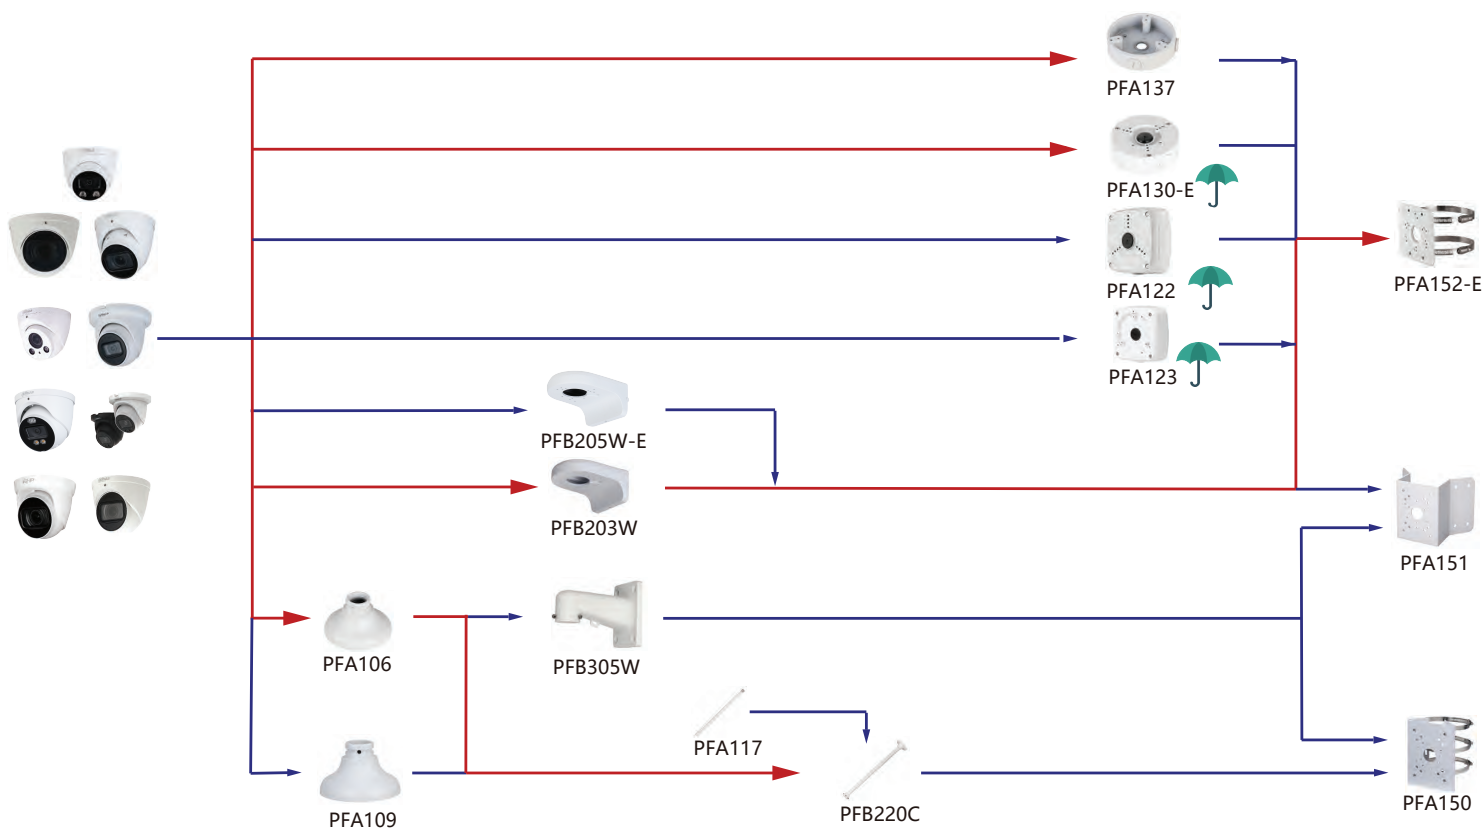

Shape	IP Camera	CVI Camera
	IPC-HDW4231/4431T-Z-S4	HAC-HDW2802/2601/2501/2402/2241/1500/1200/1230/1400/1231T-Z-A
	IPC-HDW3241/3441/3541/3841T-ZAS	HAC-HDW2802/2601/2501/2402/2241/1500/1231T-Z-A-DP
	IPC-HDW2231/2431/2831/2531T-ZS-S2	HAC-HDW1500/1200/1230/1400T-Z
	IPC-HDW3849/3549/3449/3249/5241/5541H-AS-PV	HAC-HDW2241/1500T-Z-POC
	IPC-HDW3849/3549/3449H-AS-PV-S3	HAC-HDW1809/1509H-A-PV-POC
	IPC-HDW3841/3441/3541/3241TM-AS	HAC-HDW1809/1509H-A-PV
	IPC-HDW2831/2531/2431/2231/2531TM-AS-S2	HAC-HDW2221/2231/2401R-Z
	IPC-HDW5449/3249/3449/3549TM-AS-LED	HAC-HDW2221/2231/2401R-Z-DP
	IPC-HDW3249/3449TM-AS-NI	HAC-T3A51/21/41-VF
	IPC-HDW5842T-ZE-S2	HAC-T3A51/21-Z
	IPC-HDW5241/5442/5541T-ZE	HAC-HDW1230/1400/1500/2241/1200T-Z-A-POC
	IPC-HDW5242T-ZE-MF	HAC-HDW1801T-Z/T-Z-A
	IPC-HDW5842TM-SE-S2	HAC-HDW1200/1500T-Z(-A)
	IPC-HDW2120/2220/2320R-Z(S)	HAC-HDW1239/1509T-Z-A-LED-DP
	IPC-HDW2121/2221/2320/2421/2231/2531/2431R-ZS	HAC-HDW1239/1509T-Z-A-LED
IPC-HDW5831/5231/5431/5631R-ZE		
IPC-T2B20-L-ZS		
IPC-T2B20/40-ZS		
IPC-HDW5541/5241H-ASE-PV		
IPC-HDW5449H-ASE-D2		

Camera Adapter Wall Mount Ceiling Mount Junction Box Pole/Corner Mount

→ Recommended